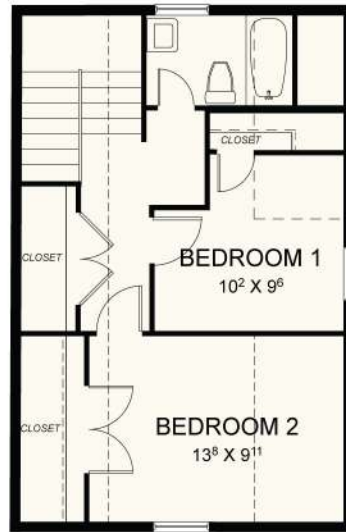

2 BEDROOM
2 BATH

This cozy little two story cottage is perfect for a family getaway with sleeping spaces upstairs and away from the active living areas.

Suggested Interior Design

NOTES:
All measurements are approximate. Renderings are artist conceptions and may vary from actual plans. CSC Buildings reserves the right to modify and update plans without notice.

1st Floor	504 sqft
2nd Floor	280 sqft
Porches	52 sqft
TOTAL:	836 sqft

Porch Materials are NOT Included in Cabin Kits

Suggested Exterior Finish